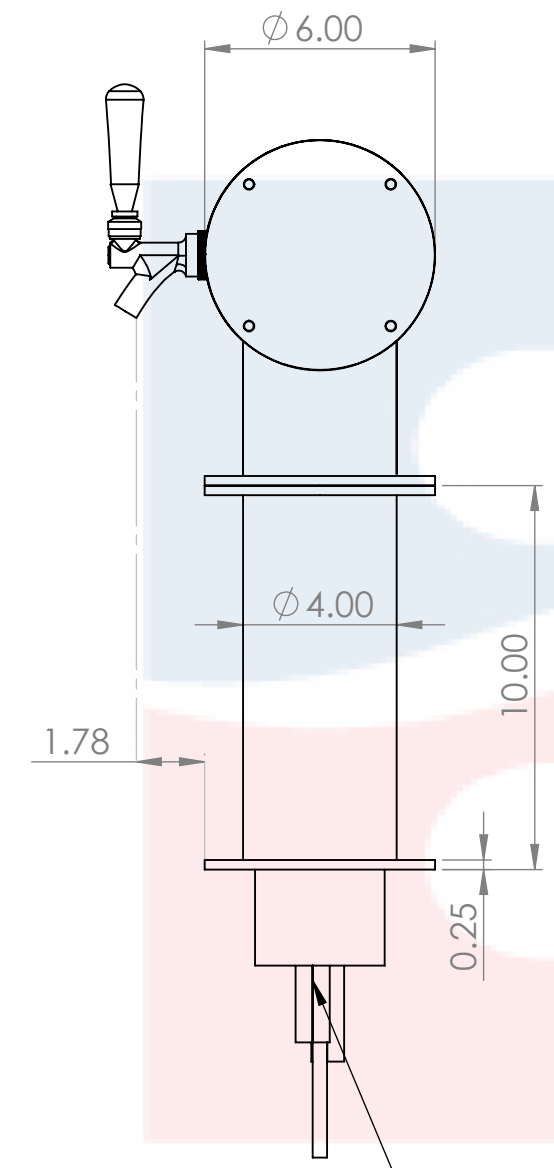

Isometric View
(For reference purpose only)

304SS tube connected to CBS NSF Flexible Total Barrier Tubing to 15lbs of Restriction

6 beer lines: 3/16" ID x 7/16" OD
2 recirculation lines: 3/8" OD ACR copper

DETAIL A
SCALE 1 : 2

Suggested Drip Tray:
BB701336 - 36" x 7" BSS Drip Tray
BB702436 - 36" x 7" BSS Spray Drip Tray

| | | | | | |
|---|-------------------------------|------------|------------|--------------------------|--|
| Name | | Date | | Title: | |
| Drawn by: | Canadian Beverage Supply Inc. | 12/14/2022 | | 4" 6 Tap Albatross Tower | |
| Approved by: | | VP Sales | | Part Number: | |
| Material: | 304 SS | Finish: | Brushed SS | BB102619-06SSCK | |
| Unless otherwise mentioned, dimensions are inches | | | | Revision: | |
| SCALE: 1:5 | | | | SHEET 1 OF 1 | |