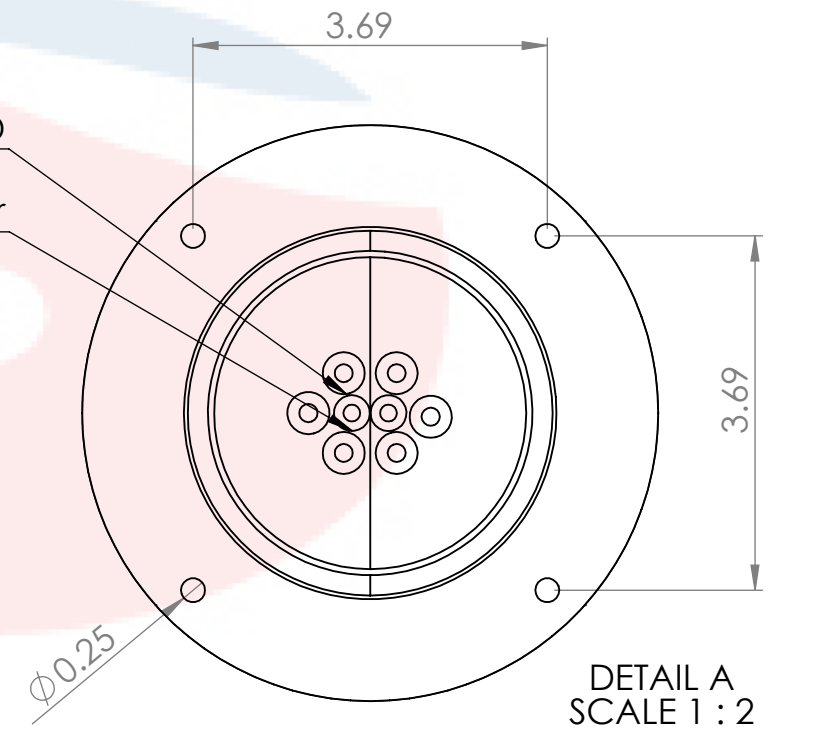

Isometric View
(For reference purpose only)

304SS tube connected to CBS NSF Flexible Total Barrier Tubing to 15lbs of Restriction

6 beer lines: 3/16" ID x 7/16" OD
2 recirculation lines: 3/8" OD ACR copper

DETAIL A
SCALE 1 : 2

Suggested Drip Tray:
BB701336 - 36" x 7" BSS Drip Tray
BB702436 - 36" x 7" BSS Spray Drip Tray

| | | | | | |
|---|-------------------------------|------------|------------|--------------------------|--|
| Name | | Date | | Title: | |
| Drawn by: | Canadian Beverage Supply Inc. | 12/14/2022 | | 4" 6 Tap Albatross Tower | |
| Approved by: | | VP Sales | | Part Number: | |
| Material: | 304 SS | Finish: | Brushed SS | BB102619-06SSCK | |
| Unless otherwise mentioned, dimensions are inches | | | | Revision: | |
| SCALE: 1:5 | | | | SHEET 1 OF 1 | |